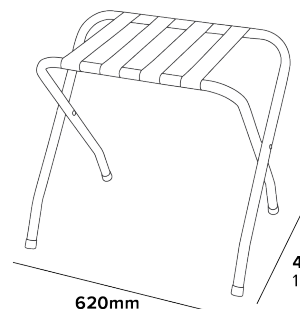

ASHTON METAL LUGGAGE RACK - NO BACK

BLACK/CHROME

- Holds up to 50kg

Specification

1.9kg
Pack Qty: 4

Options

Chrome
Black

55mm
2.16in

630mm
24.80in

480mm
18.90in

400mm
15.75in

620mm
24.41in