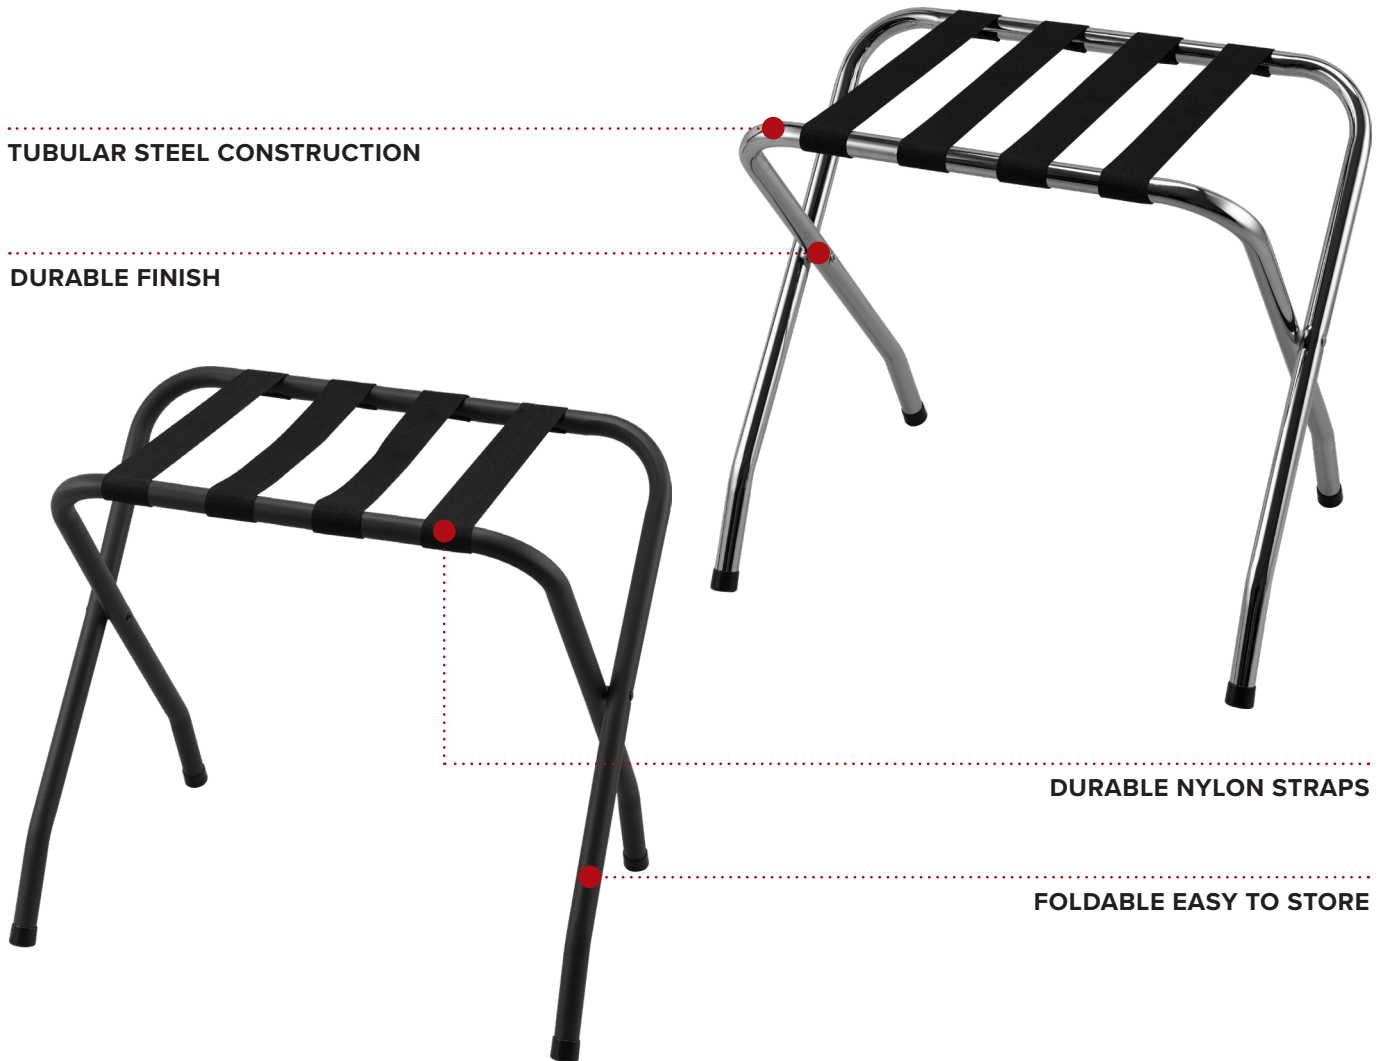

ASHTON METAL LUGGAGE RACK - NO BACK

BLACK/CHROME

- Holds up to 50kg

Specification

1.9kg
Pack Qty: 4

Options

Chrome
Black

55mm
2.16in

630mm
24.80in

480mm
18.90in

400mm
15.75in

620mm
24.41in