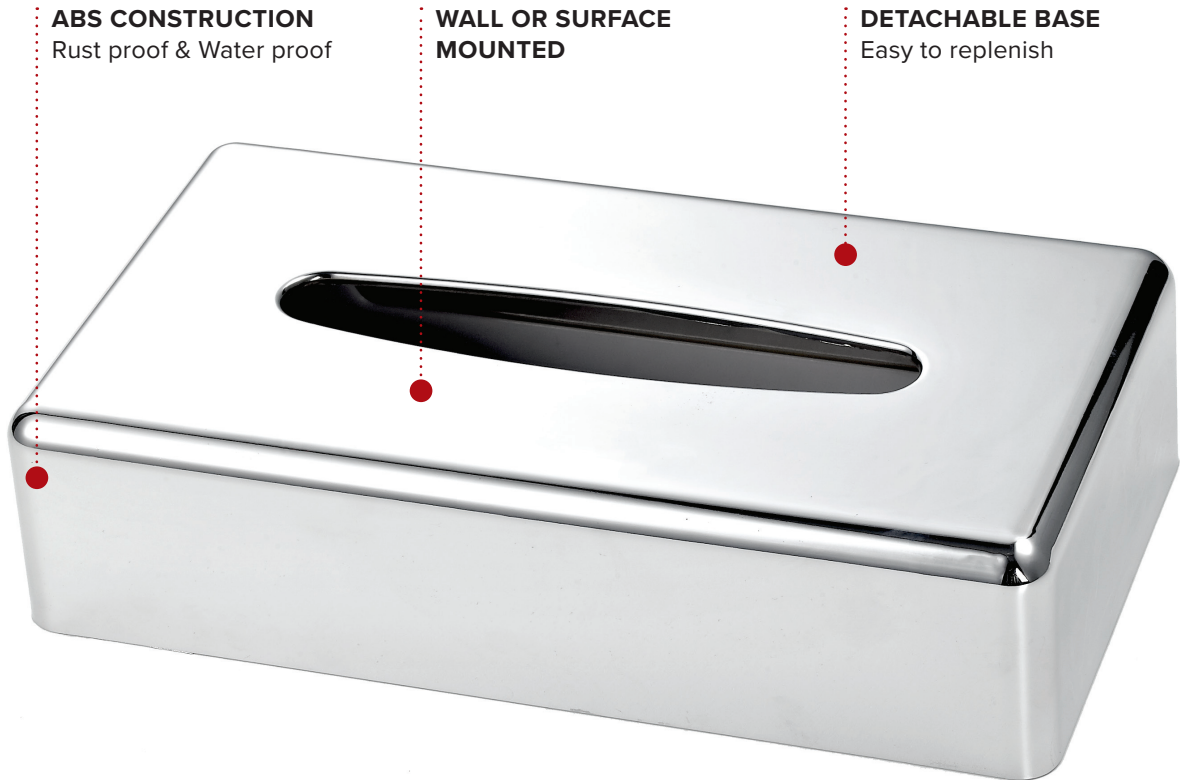

# DEVON RECTANGULAR TISSUE BOX HOLDER - CHROME

- Suitable for Bedrooms & Bathrooms
- Supplied with fixings

**Specification**

0.35kg  
Pack Qty: 6

**Options**

Black  
Chrome