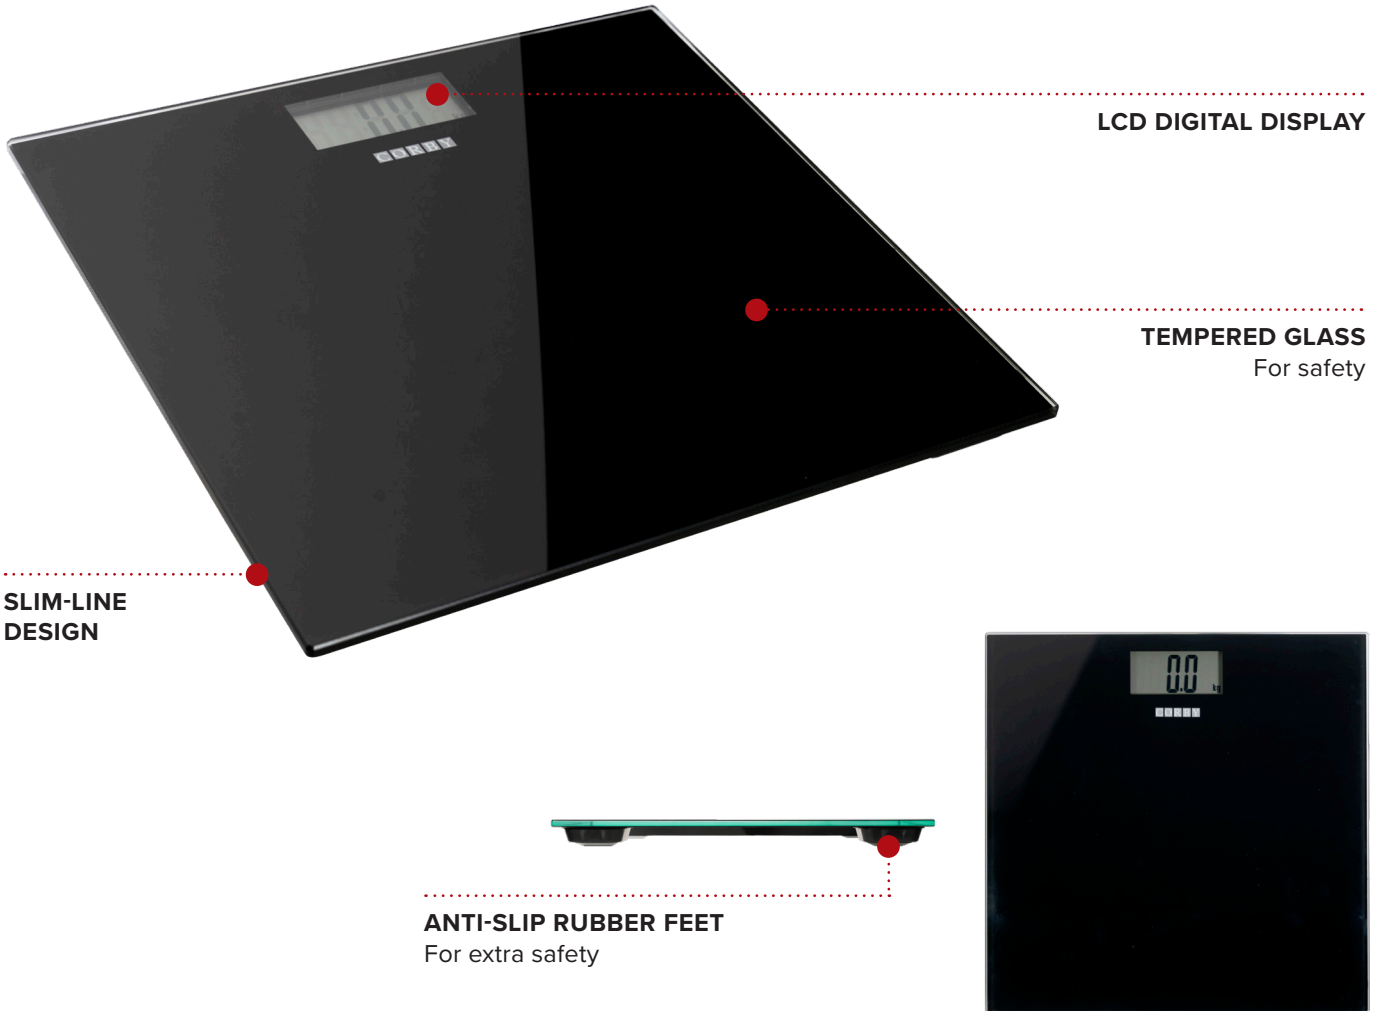

# HELMSLEY DIGITAL BATHROOM SCALES - BLACK

- Imperial and metric weight settings (kg or lb or st)
- 180Kg Maximum weight capacity
- Rubber feet
- Supplied with batteries

**Specification**

2 x AAA Batteries  
6mm glass  
1.5kg  
Pack Qty: 5

**Options**

Grey  
Black

302mm  
13.07in

22mm  
0.86in /

302mm  
13.07in